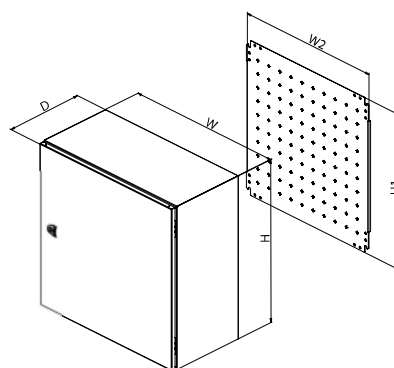

inTEG compact enclosure – outdoor

**January
2014**

Package includes:

- Single-door compact enclosure. Door come with a PUR non-porous gasket and a cam lock(s) or 3-point system for enclosures of minimum height 1000 mm
- Perforated mounting rails on door(s) available for enclosures of minimum height 500 mm
- Perforated mounting rails on sides available for enclosures of minimum depth 250 mm
- Mounting plate with labeled 50×50 mm raster
- Accessories for wall mounting

Specifications:

- Material:
Enclosure: stainless steel
Mounting plate: zinc-plated sheet steel
- Enclosure surface finish: polyester-powder coat
- Color: outdoor RAL7035
- Protection degree: IP66 according to EN 60 529
- Mechanical protection: IK10 according to IEC 62262

For detailed technical information see pages 30 – 31.

Compact enclosure, single door, height 300 – 400 mm											
Enclosure	H (mm)	Pack.	300	300	300	300	300	400	400	400	400
	W (mm)		200	300	300	400	400	300	300	400	600
	D (mm)		155	155	210	155	210	155	210	210	210
Mounting plate	H1 (mm)		270	270	270	270	270	370	370	370	370
	W2 (mm)		150	250	250	350	350	250	250	350	550
Material thickness in mm	Enclosure		1,25	1,25	1,25	1,25	1,25	1,25	1,25	1,25	1,25
	Door		1,5	1,5	1,5	1,5	1,5	1,5	1,5	1,5	1,5
	Mounting plate		2	2	2	2	2	2	2	2	2
Quantity	Hinges		2	2	2	2	2	2	2	2	2
	Cam lock		1	1	1	1	1	1	1	1	1
	Bolts		4	4	4	4	4	4	4	4	4
Weight in kg			3,9	5,5	6,1	6,9	7,7	6,9	7,6	9,5	13,4
Order code	1 pc		WME-0-030215	WME-0-030315	WME-0-030321	WME-0-030415	WME-0-030421	WME-0-040315	WME-0-040321	WME-0-040421	WME-0-040621
Accessories											
Rain canopy	1 pc		ID-W-R2015	ID-W-R3015	ID-W-R3020	ID-W-R4015	ID-W-R4020	ID-W-R3015	ID-W-R3020	ID-W-R4020	ID-W-R6020
Pole-mounting brackets	1 set		ID-W-MP2	ID-W-MP3	ID-W-MP3	ID-W-MP4	ID-W-MP4	ID-W-MP3	ID-W-MP3	ID-W-MP4	ID-W-MP6