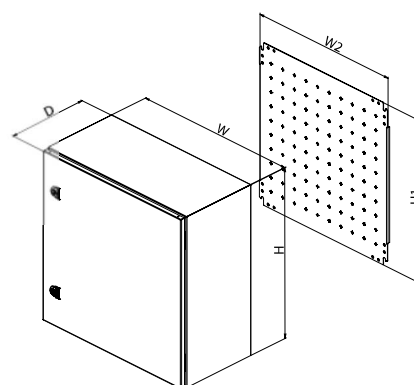

inTEG compact enclosure – outdoor

**January
2014**

Package includes:

- Single-door compact enclosure. Door come with a PUR non-porous gasket and a cam lock(s) or 3-point system for enclosures of minimum height 1000 mm
- Perforated mounting rails on door(s) available for enclosures of minimum height 500 mm
- Perforated mounting rails on sides available for enclosures of minimum depth 250 mm
- Mounting plate with labeled 50×50 mm raster
- Accessories for wall mounting

Specifications:

- Material:
Enclosure: stainless steel
Mounting plate: zinc-plated sheet steel
- Enclosure surface finish: polyester-powder coat
- Color: outdoor RAL7035
- Protection degree: IP66 according to EN 60 529
- Mechanical protection: IK10 according to IEC 62262

For detailed technical information see pages 30 – 31.

Compact enclosure, single door, height 300 – 400 mm											
Enclosure	H (mm)	Pack.	300	300	300	300	300	400	400	400	400
	W (mm)		200	300	300	400	400	300	300	400	600
	D (mm)		155	155	210	155	210	155	210	210	210
Mounting plate	H1 (mm)		270	270	270	270	270	370	370	370	370
	W2 (mm)		150	250	250	350	350	250	250	350	550
Material thickness in mm	Enclosure		1,25	1,25	1,25	1,25	1,25	1,25	1,25	1,25	1,25
	Door		1,5	1,5	1,5	1,5	1,5	1,5	1,5	1,5	1,5
	Mounting plate		2	2	2	2	2	2	2	2	2
Quantity	Hinges		2	2	2	2	2	2	2	2	2
	Cam lock		1	1	1	1	1	1	1	1	1
	Bolts		4	4	4	4	4	4	4	4	4
Weight in kg			3,9	5,5	6,1	6,9	7,7	6,9	7,6	9,5	13,4
Order code	1 pc		WME-0-030215	WME-0-030315	WME-0-030321	WME-0-030415	WME-0-030421	WME-0-040315	WME-0-040321	WME-0-040421	WME-0-040621
Accessories											
Rain canopy	1 pc		ID-W-R2015	ID-W-R3015	ID-W-R3020	ID-W-R4015	ID-W-R4020	ID-W-R3015	ID-W-R3020	ID-W-R4020	ID-W-R6020
Pole-mounting brackets	1 set		ID-W-MP2	ID-W-MP3	ID-W-MP3	ID-W-MP4	ID-W-MP4	ID-W-MP3	ID-W-MP3	ID-W-MP4	ID-W-MP6